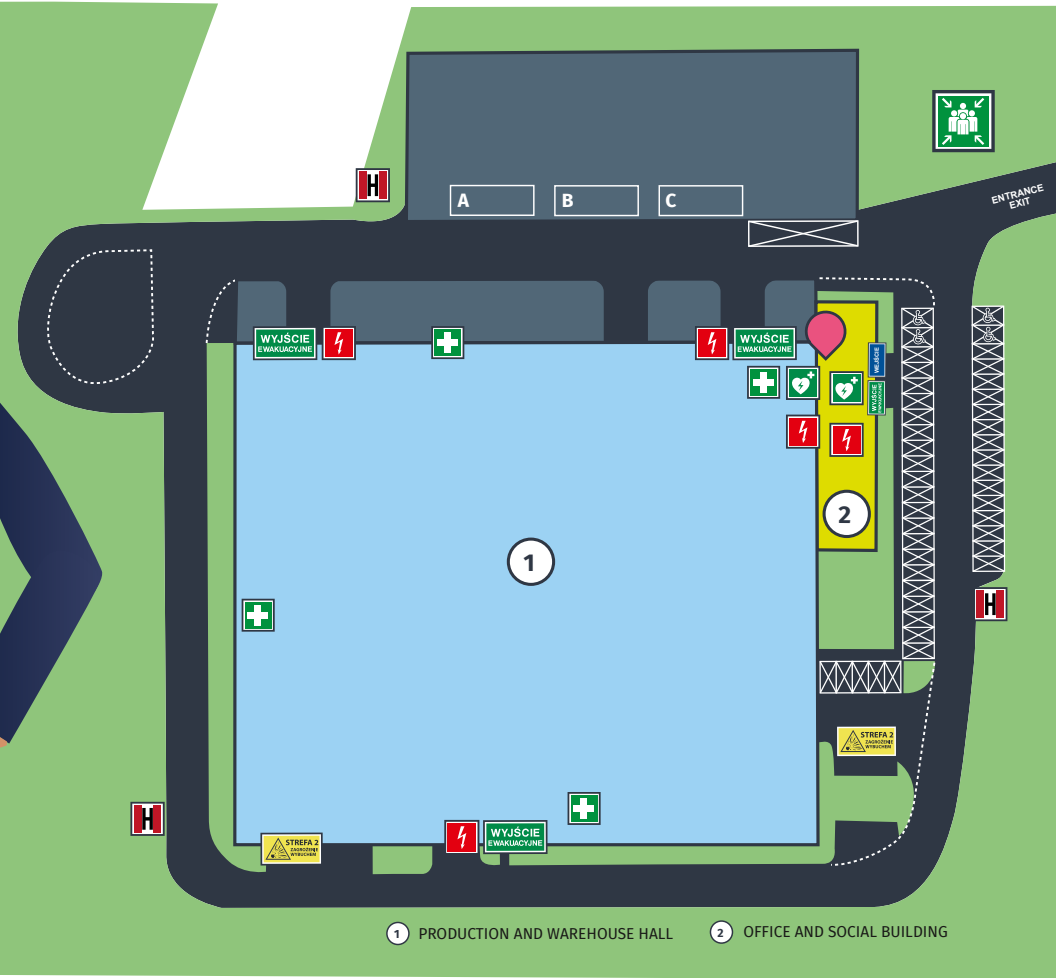

### SAFETY RULES

ENTRY ONLY UNDER THE SUPERVISION OF OUR EMPLOYEE

FOLLOW THE DESIGNATED COMMUNICATION PATHS

PARKING FACING THE EXIT

MOVE ONLY IN PLACES RELATED TO THE PURPOSE OF YOUR VISIT

ENTRY TO THE HALL ONLY IN FULL SHOES, ON A FLAT SOLE

#### visitors, drivers, external companies, office workers

SAFETY HELMET WITH CHIN STRAP

SAFETY GLASSES

\*in designated areas